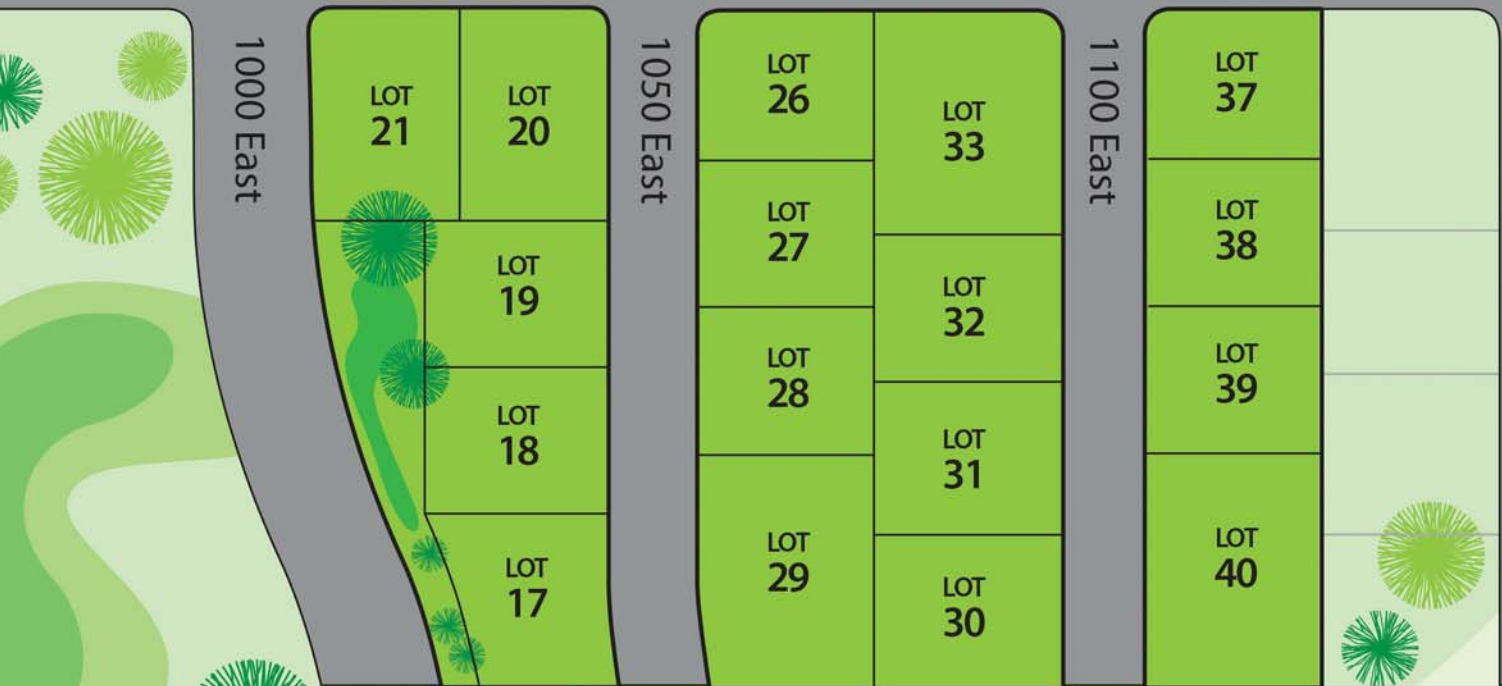

Birch Cove Phase II

← Birch Creek Golf Course

80 North

Birch Cove Phase 1

NORTH

Perched upon the east bench of Smithfield, great views of the Birch Creek Golf Course and the beautiful Cache Valley are right out your door. Bring your builder. Only a few lots remaining!