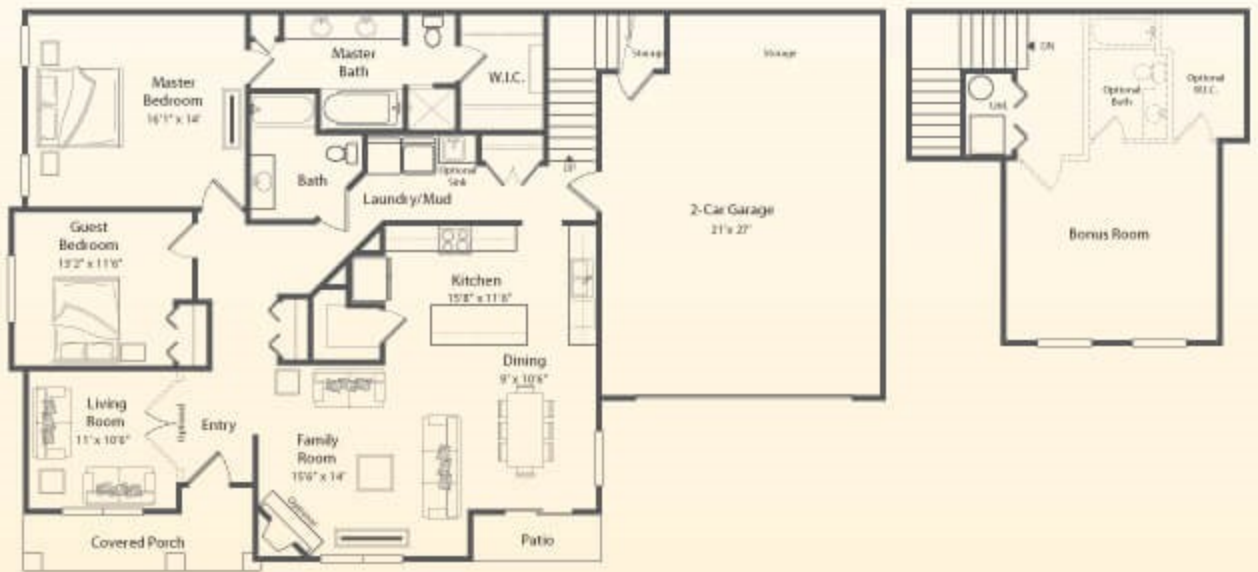

MAIN LEVEL

www.choosepeterson.com