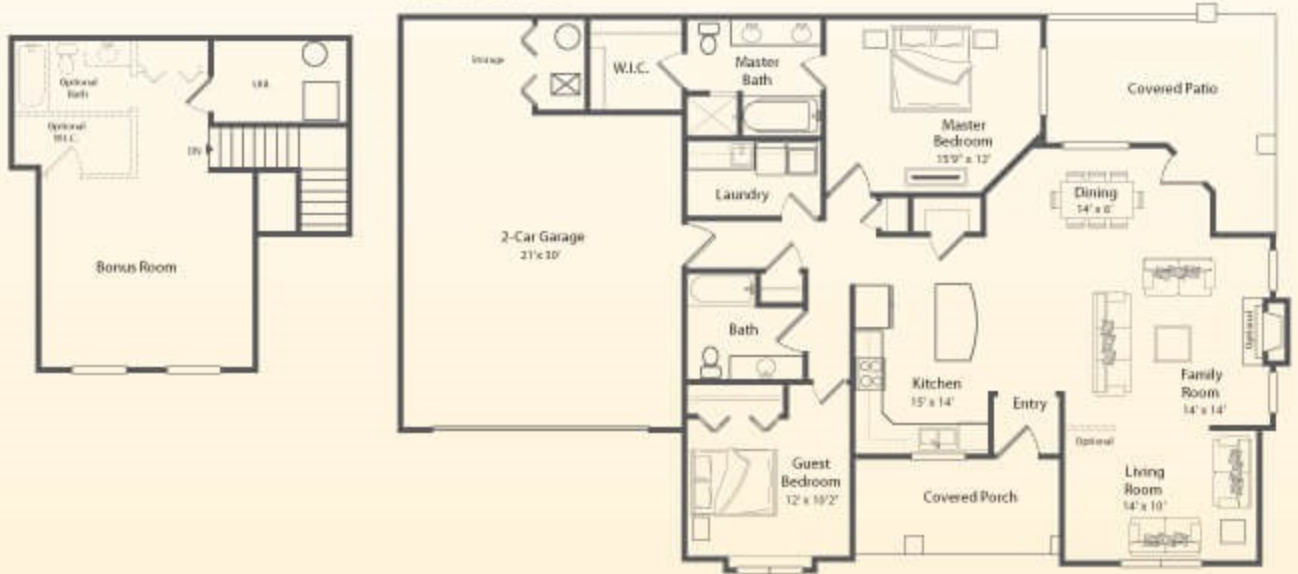

MAIN LEVEL

www.choosepeterson.com