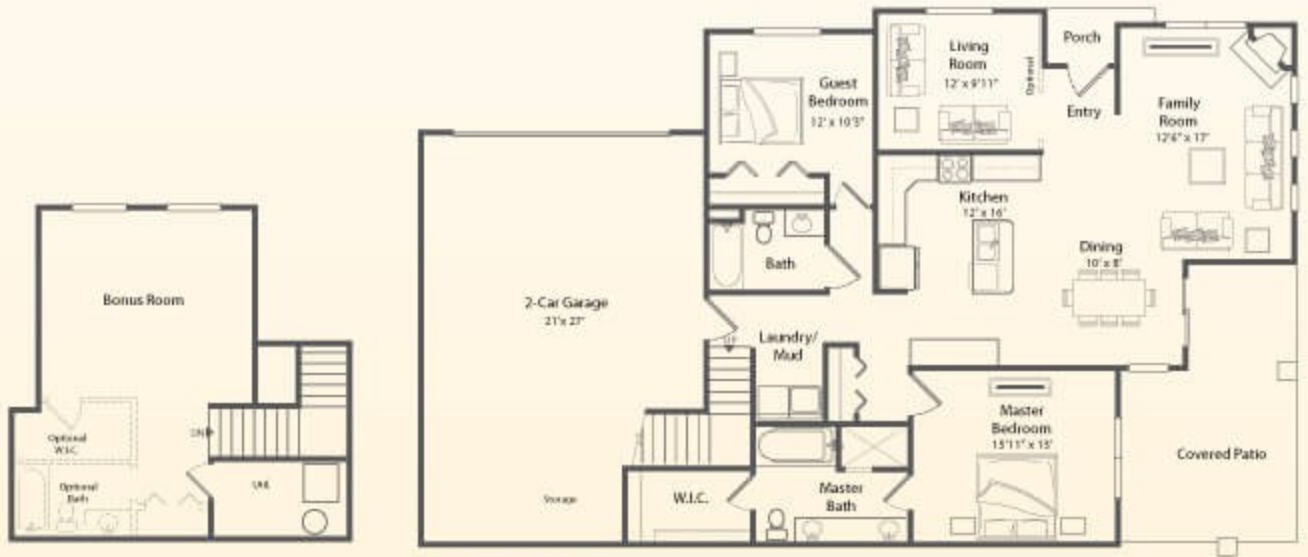

PORTSMOUTH

2,066 SQ. FT.

MAIN LEVEL

www.choosepeterson.com